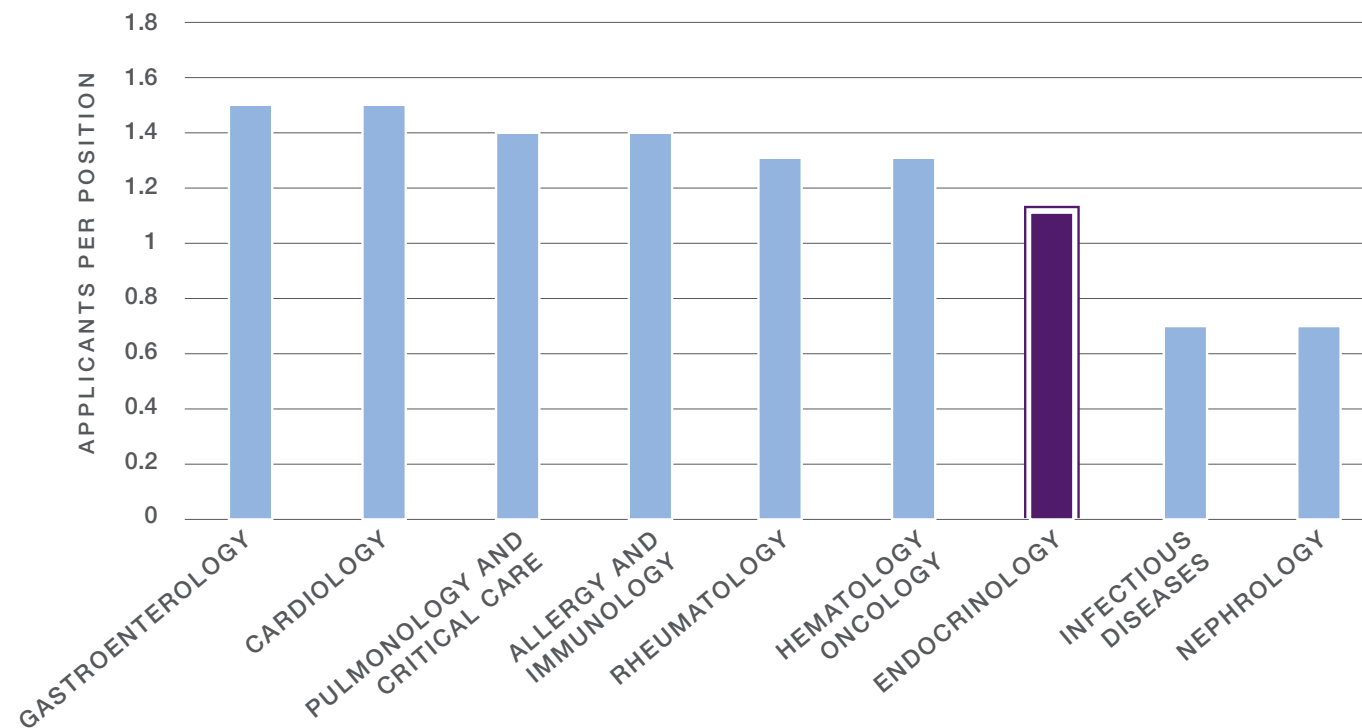

THE US MD ENDOCRINOLOGY PIPELINE IS FACING UNPRECEDENTED CHALLENGES

IN 2010, ENDOCRINOLOGY WAS THE MOST COMPETITIVE OF INTERNAL MEDICINE FELLOWSHIPS

IN 2024, ENDOCRINOLOGY IS NOW ONE OF THE LEAST COMPETITIVE FELLOWSHIPS

SINCE 2010, THERE HAS BEEN NO GROWTH IN THE NUMBER OF US MD MEDICAL GRADUATES ENTERING ENDOCRINOLOGY.

BETWEEN 2010 AND 2024