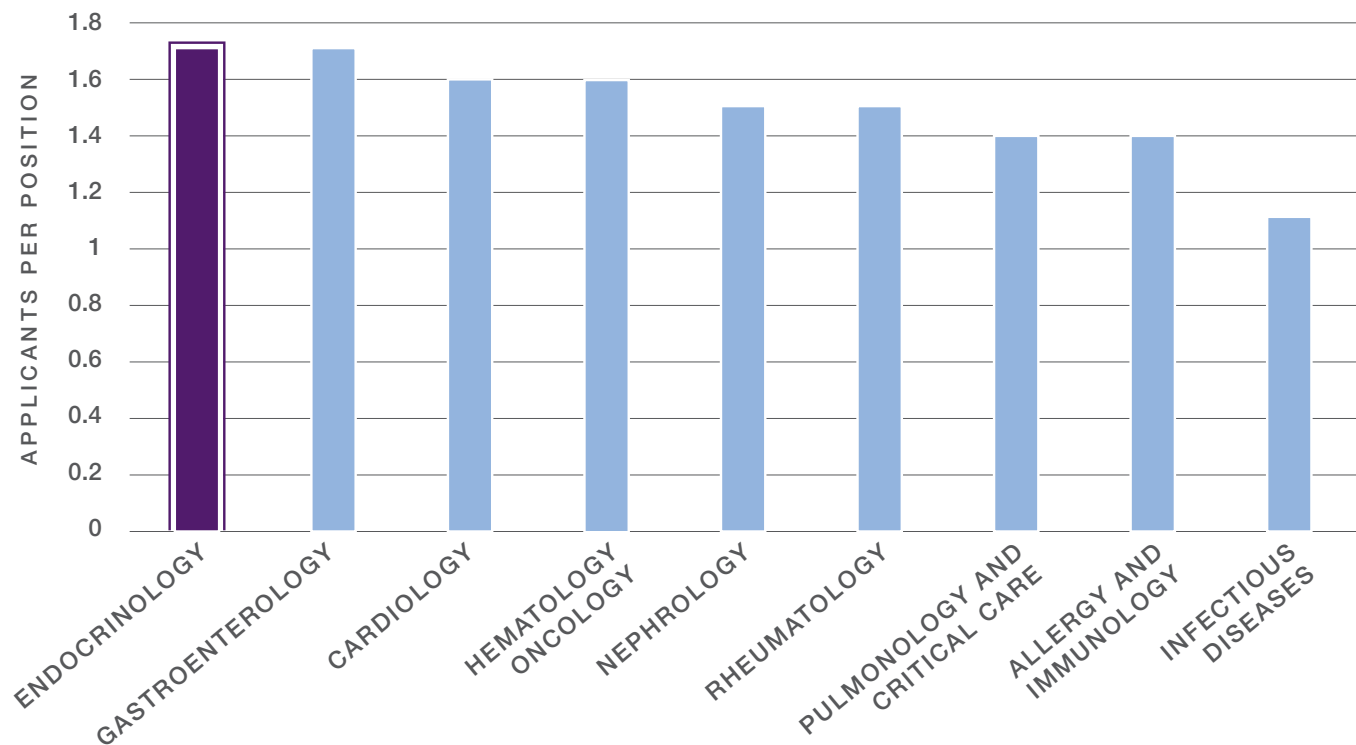

THE US MD ENDOCRINOLOGY PIPELINE IS FACING UNPRECEDENTED CHALLENGES

IN 2010, ENDOCRINOLOGY WAS THE MOST COMPETITIVE OF INTERNAL MEDICINE FELLOWSHIPS

IN 2024, ENDOCRINOLOGY IS NOW ONE OF THE LEAST COMPETITIVE FELLOWSHIPS

SINCE 2010, THERE HAS BEEN NO GROWTH IN THE NUMBER OF US MD MEDICAL GRADUATES ENTERING ENDOCRINOLOGY.

BETWEEN 2010 AND 2024